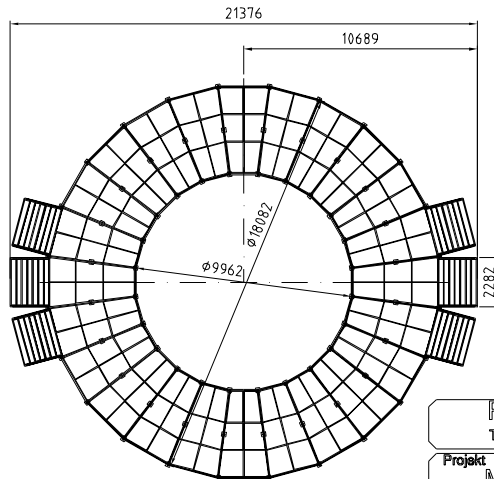

TOP-VIEW PLATFORM

stairs are movable

Funtime Handels. GesmbH Tel. +43 4852 70091 Fax. +43 4852 70091 30	
Projekt Mobiler STARFLYER	
Plan Mobiler STARFLYER General drawing	Datum 27.08.2005 Plan 04/04